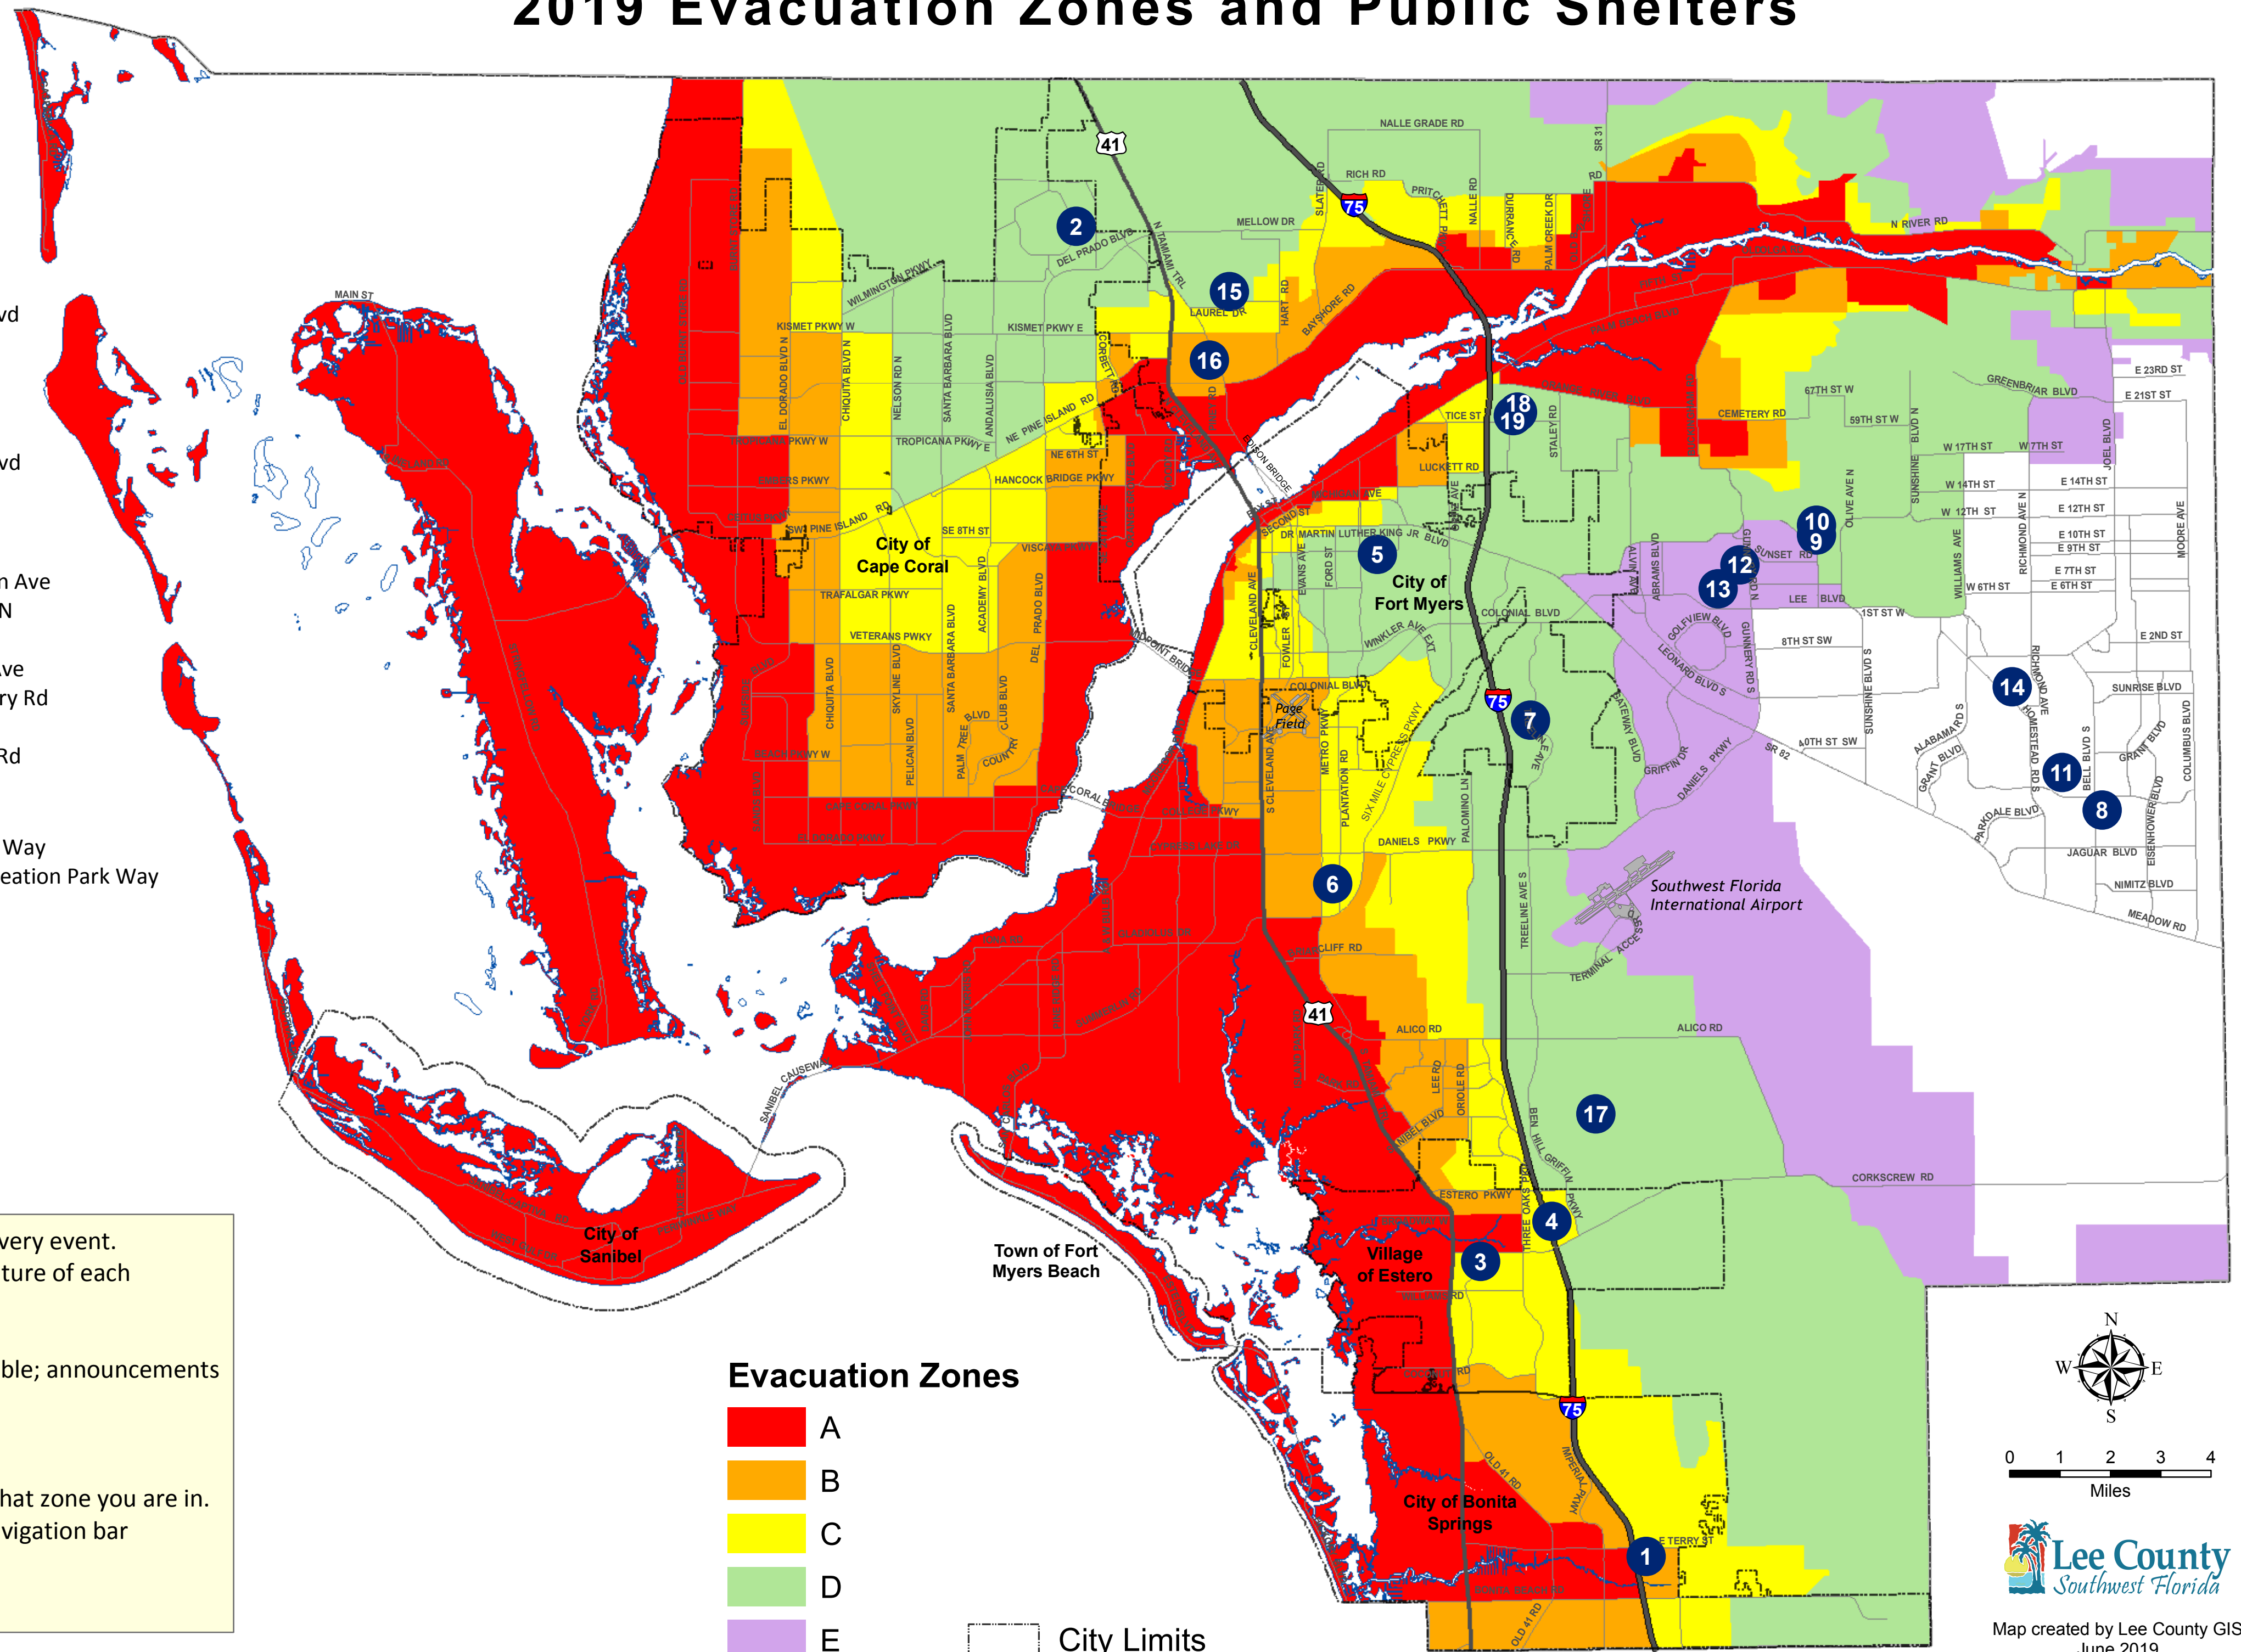

Evacuation Zones

- A
- B
- C
- D
- E

City Limits

0 1 2 3 4
Miles

Map created by Lee County GIS
June 2019